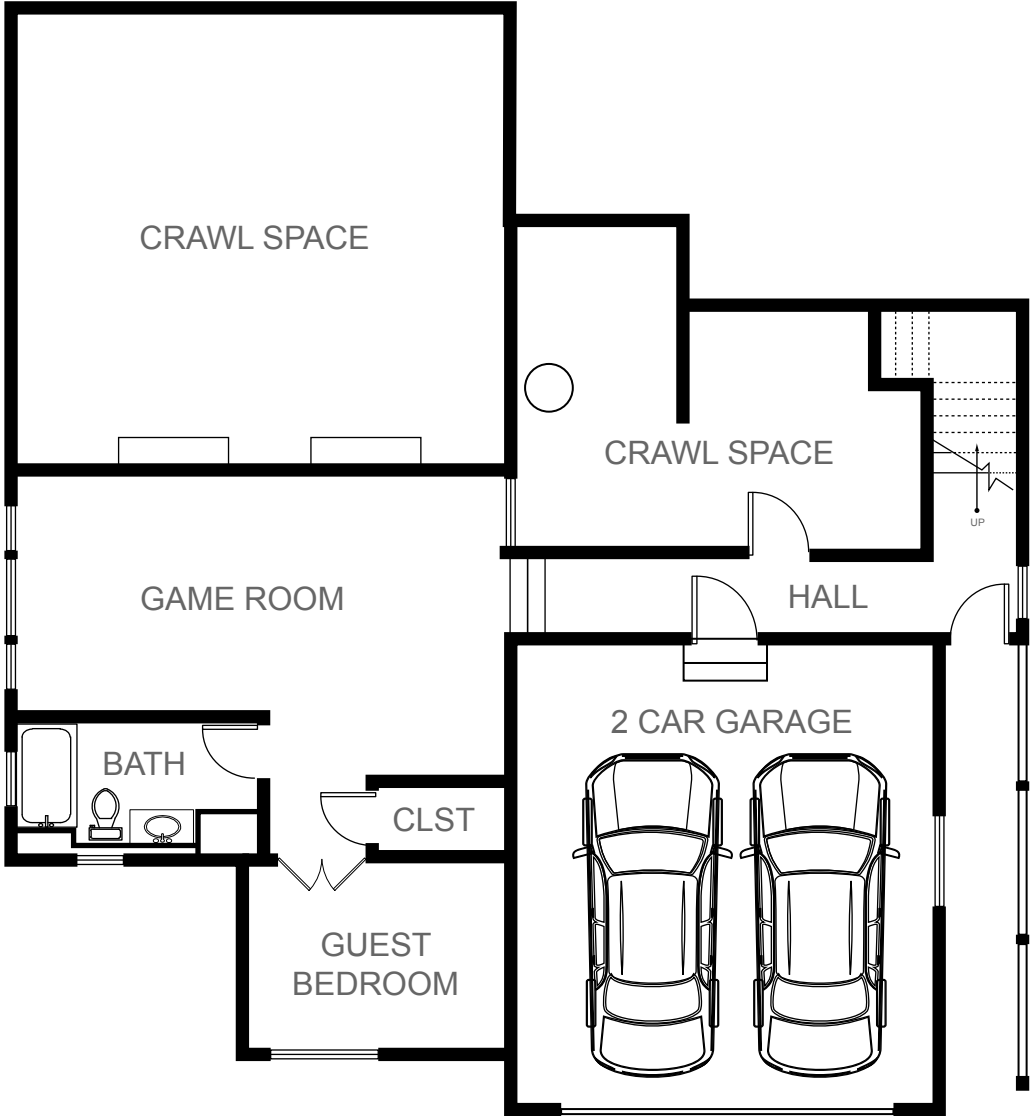

75 LASSEN DRIVE, TAHOE CITY, CA 96145

LOWER FLOOR

MAIN FLOOR

UPPER FLOOR

NOT TO SCALE

NOTE: FLOOR PLANS, SQUARE FOOTAGE, AND DIMENSIONS ARE APPROXIMATE AND NOT FOR CONSTRUCTION PURPOSES. PROSPECTIVE BUYERS SHOULD NOT RELY ON THESE PLANS, SQUARE FOOTAGE, AND DIMENSIONS IN MAKING THEIR PURCHASE DECISION AND SHOULD CAREFULLY VERIFY THE ABOVE ITEMS AND ALL OTHER INFORMATION HEREIN.