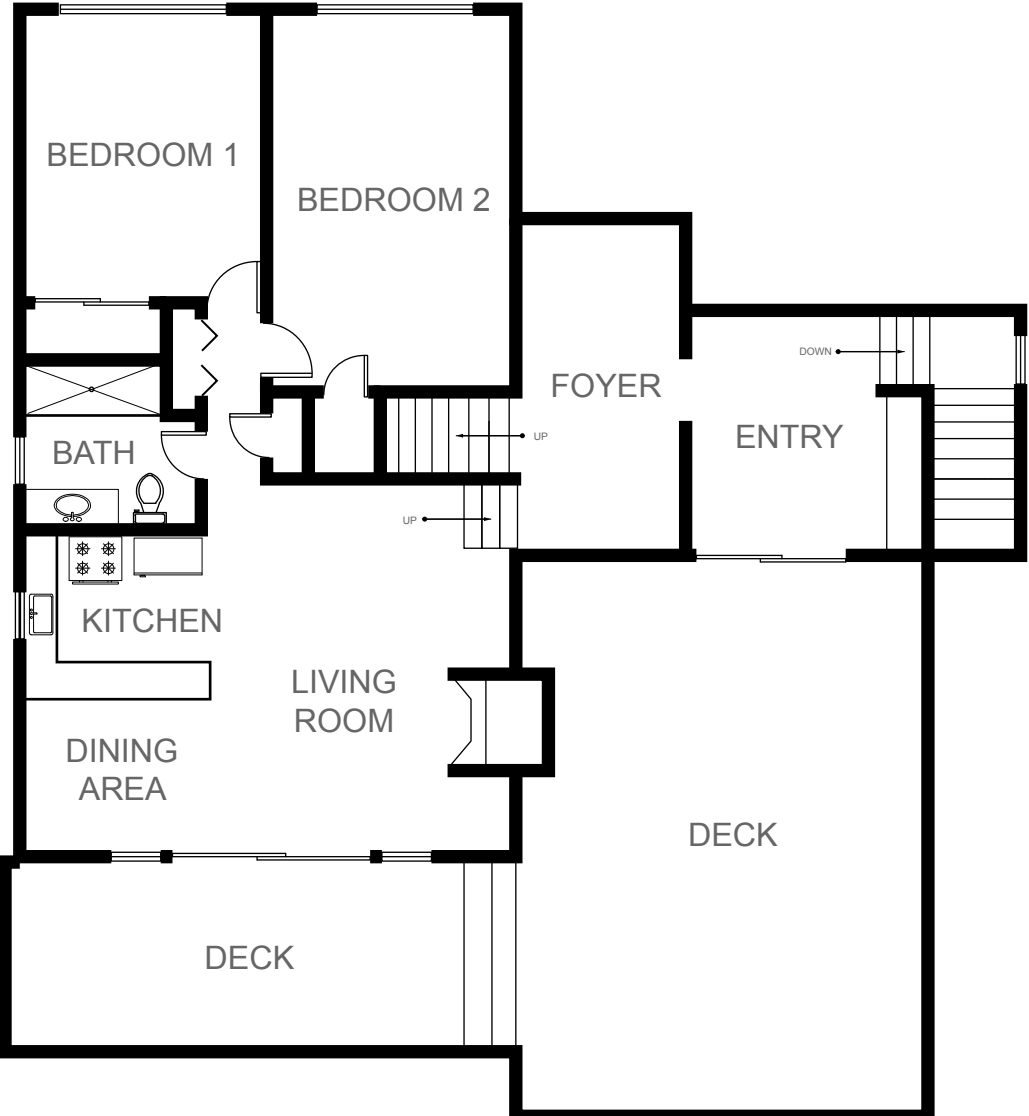

75 LASSEN DRIVE, TAHOE CITY, CA 96145

LOWER FLOOR

MAIN FLOOR

UPPER FLOOR

NOT TO SCALE

NOTE: FLOOR PLANS, SQUARE FOOTAGE, AND DIMENSIONS ARE APPROXIMATE AND NOT FOR CONSTRUCTION PURPOSES. PROSPECTIVE BUYERS SHOULD NOT RELY ON THESE PLANS, SQUARE FOOTAGE, AND DIMENSIONS IN MAKING THEIR PURCHASE DECISION AND SHOULD CAREFULLY VERIFY THE ABOVE ITEMS AND ALL OTHER INFORMATION HEREIN.